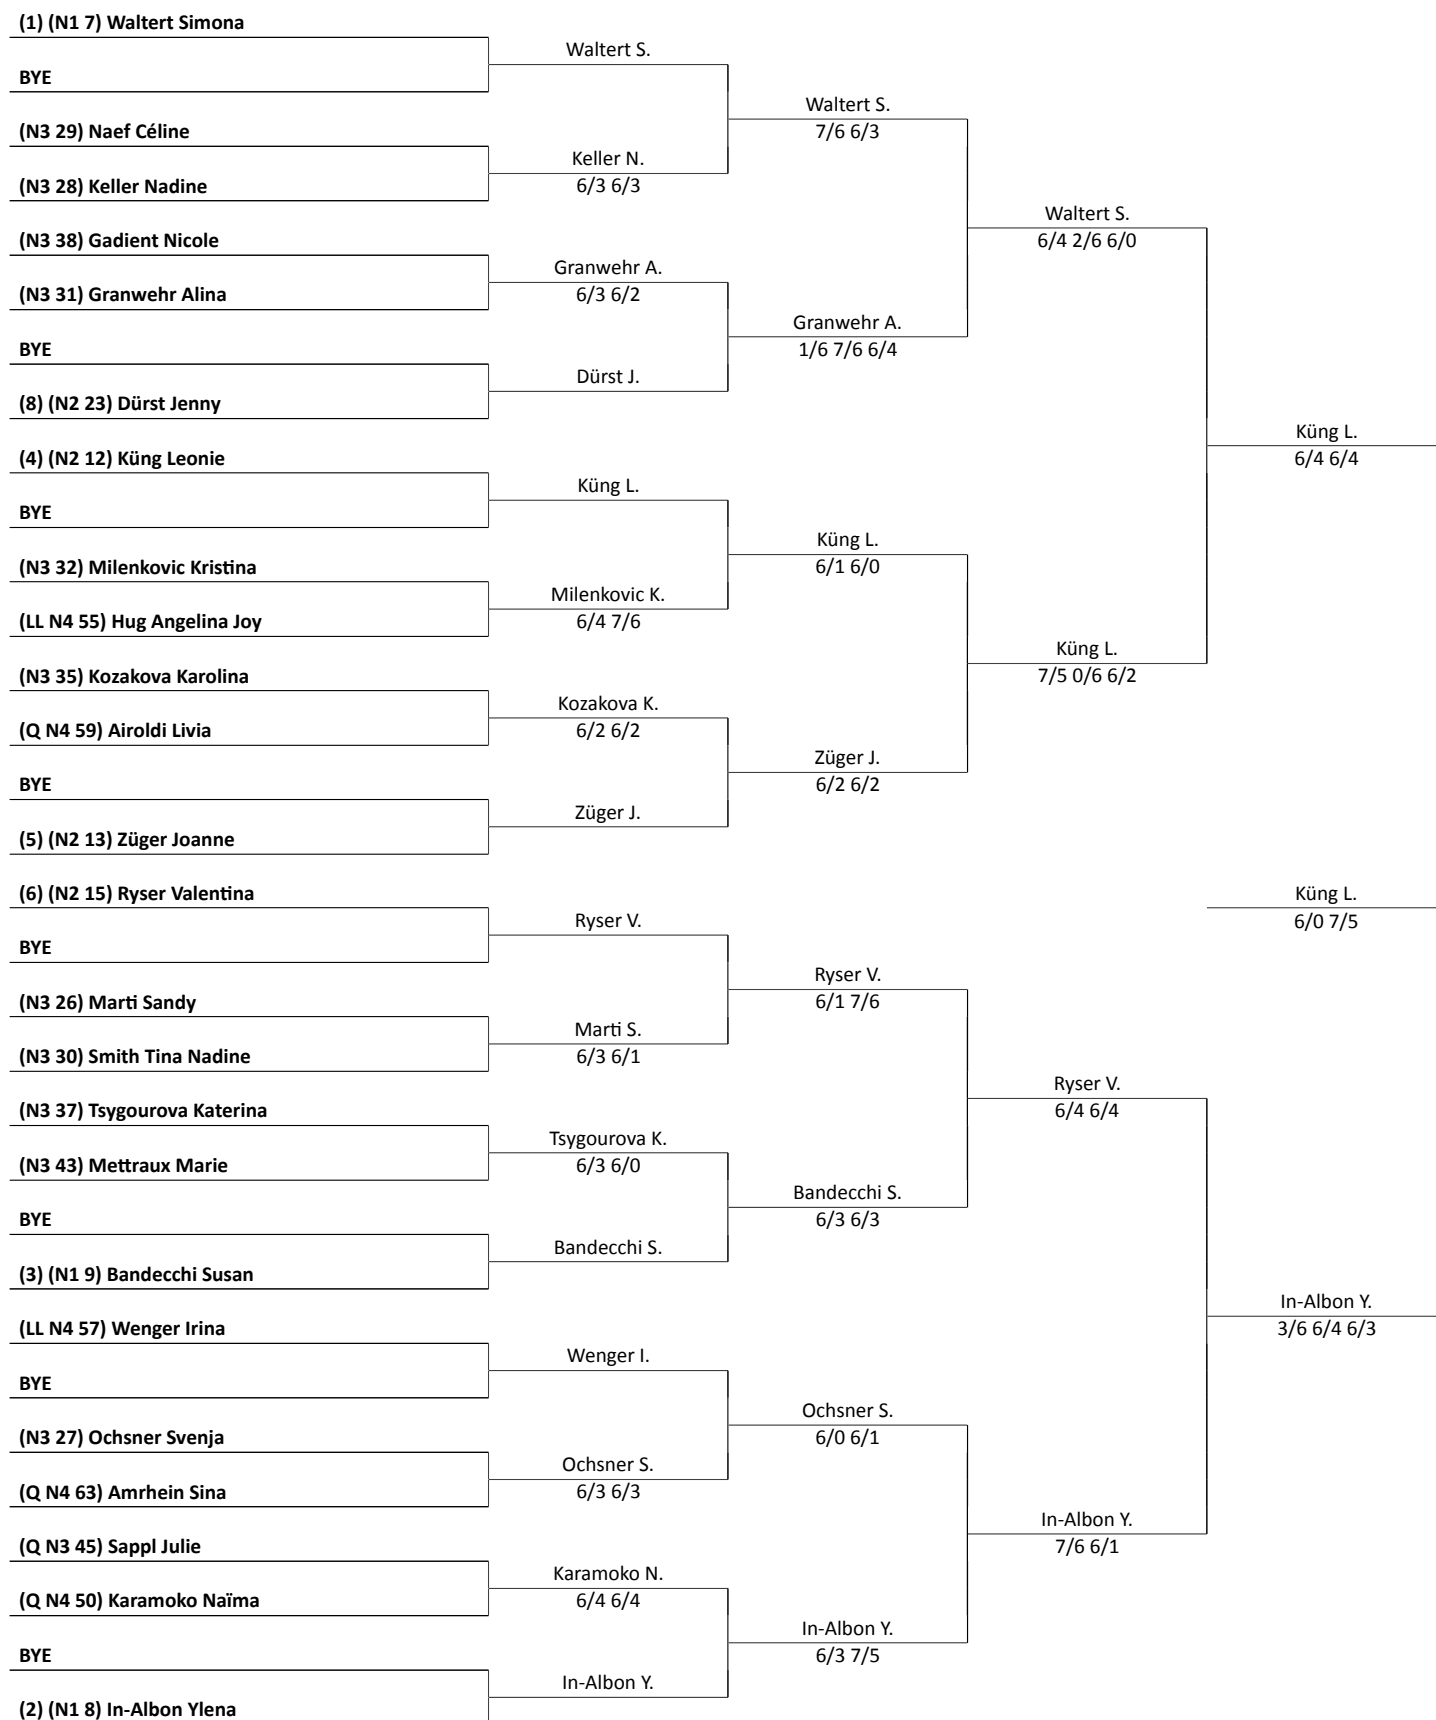

# Swiss Champion Trophy 2019 (121457), WS N1/ R2 (11.-15.12.19)

10 Novembre 2020

Page 1 / 1

Swiss Tennis

Main Partner

Partner

Supplier

Ball Supplier